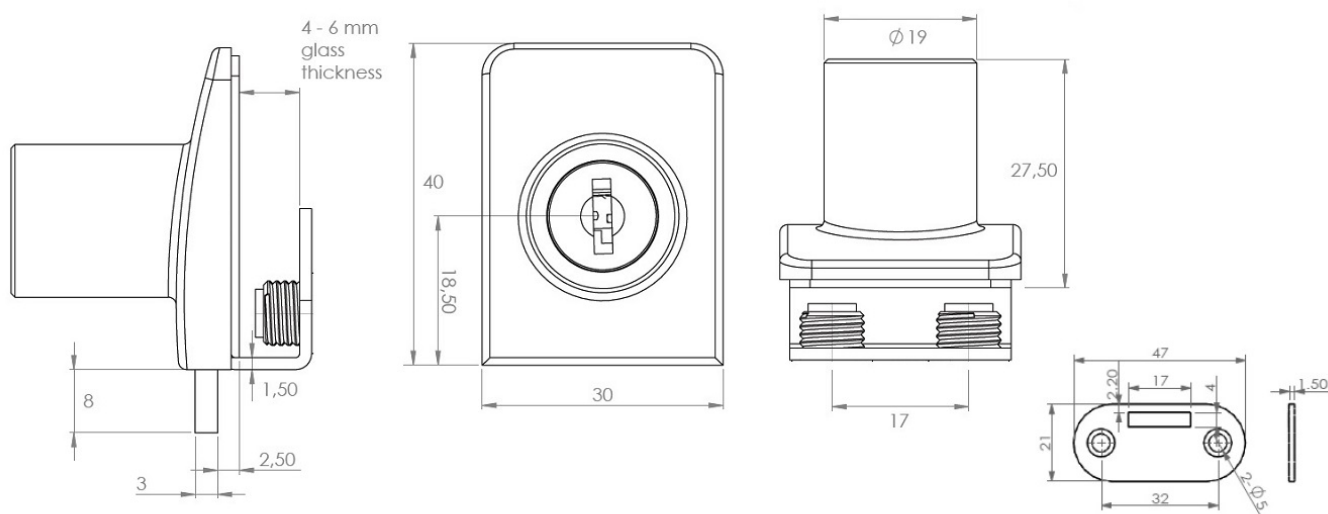

PRODUCT SHEET

Description:

Glass Door Lock "Square", F/Single Doors, Black Anod, W/SISO Oval Metal Key, 400 KD, W/2 Black Zamak Screws, W/, PVC Tip, 1 Black Flat Oval Metal Striking Plate, f/Glass, Thickness 4-6mm

Item number:

14.09.522-5

Units	Box	Carton	HS Code	Barcode
Pcs.	10	100	8301300000	
				5704866494359

SISO A/S

Mileparken 11
DK-2740 Skovlunde
Denmark
VAT: DK 24786013

Phone +45 45 830 900

www.siso.dk
siso@siso.dk